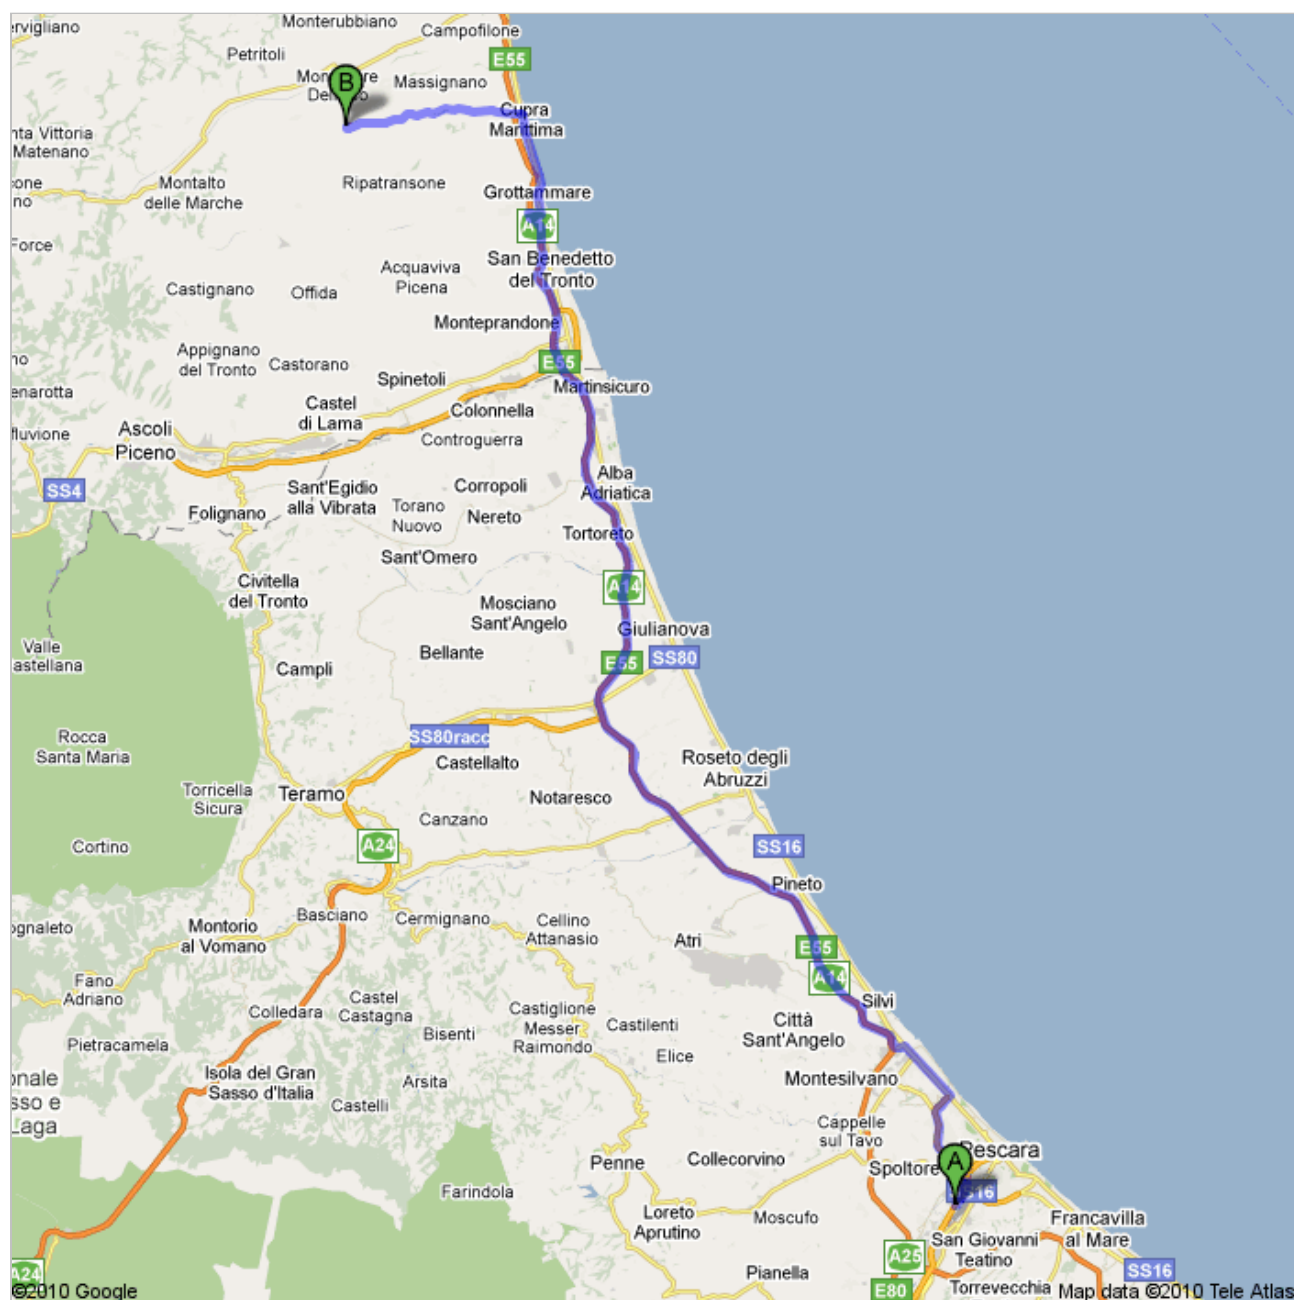

Directions to Contrada Menocchia/SP75

94.7 km – about 1 hour 17 mins

These directions are for planning purposes only. You may find that construction projects, traffic, weather, or other events may cause conditions to differ from the map results, and you should plan your route accordingly. You must obey all signs or notices regarding your route.

go 450 m
total 1.3 km

3. Take exit **SS16** for **SS16** toward **Foggia/Ancona**

go 64 m
total 1.3 km

4. Keep **left** at the fork to continue toward **SS16** and merge onto **SS16**
About 7 mins

go 7.0 km
total 8.3 km

- Take the ramp onto **Corso Umberto I/SS16**
Continue to follow SS16
About 6 mins

go 4.2 km
total 12.5 km

- Turn **left** at **Viale 22 Maggio 1944/SP2**
About 1 min

go 350 m
total 12.8 km

- Take the **A14** ramp to **Bologna/Bari/Roma/Citta' S. Angelo**
Partial toll road

go 200 m
total 13.1 km

- Keep **right** at the fork, follow signs for **E55/Ancona** and merge onto **A14/E55**
Toll road
About 33 mins

go 62.5 km
total 75.5 km

- Take exit **Grottammare** toward **Via della Fratellanza**
Partial toll road
About 1 min